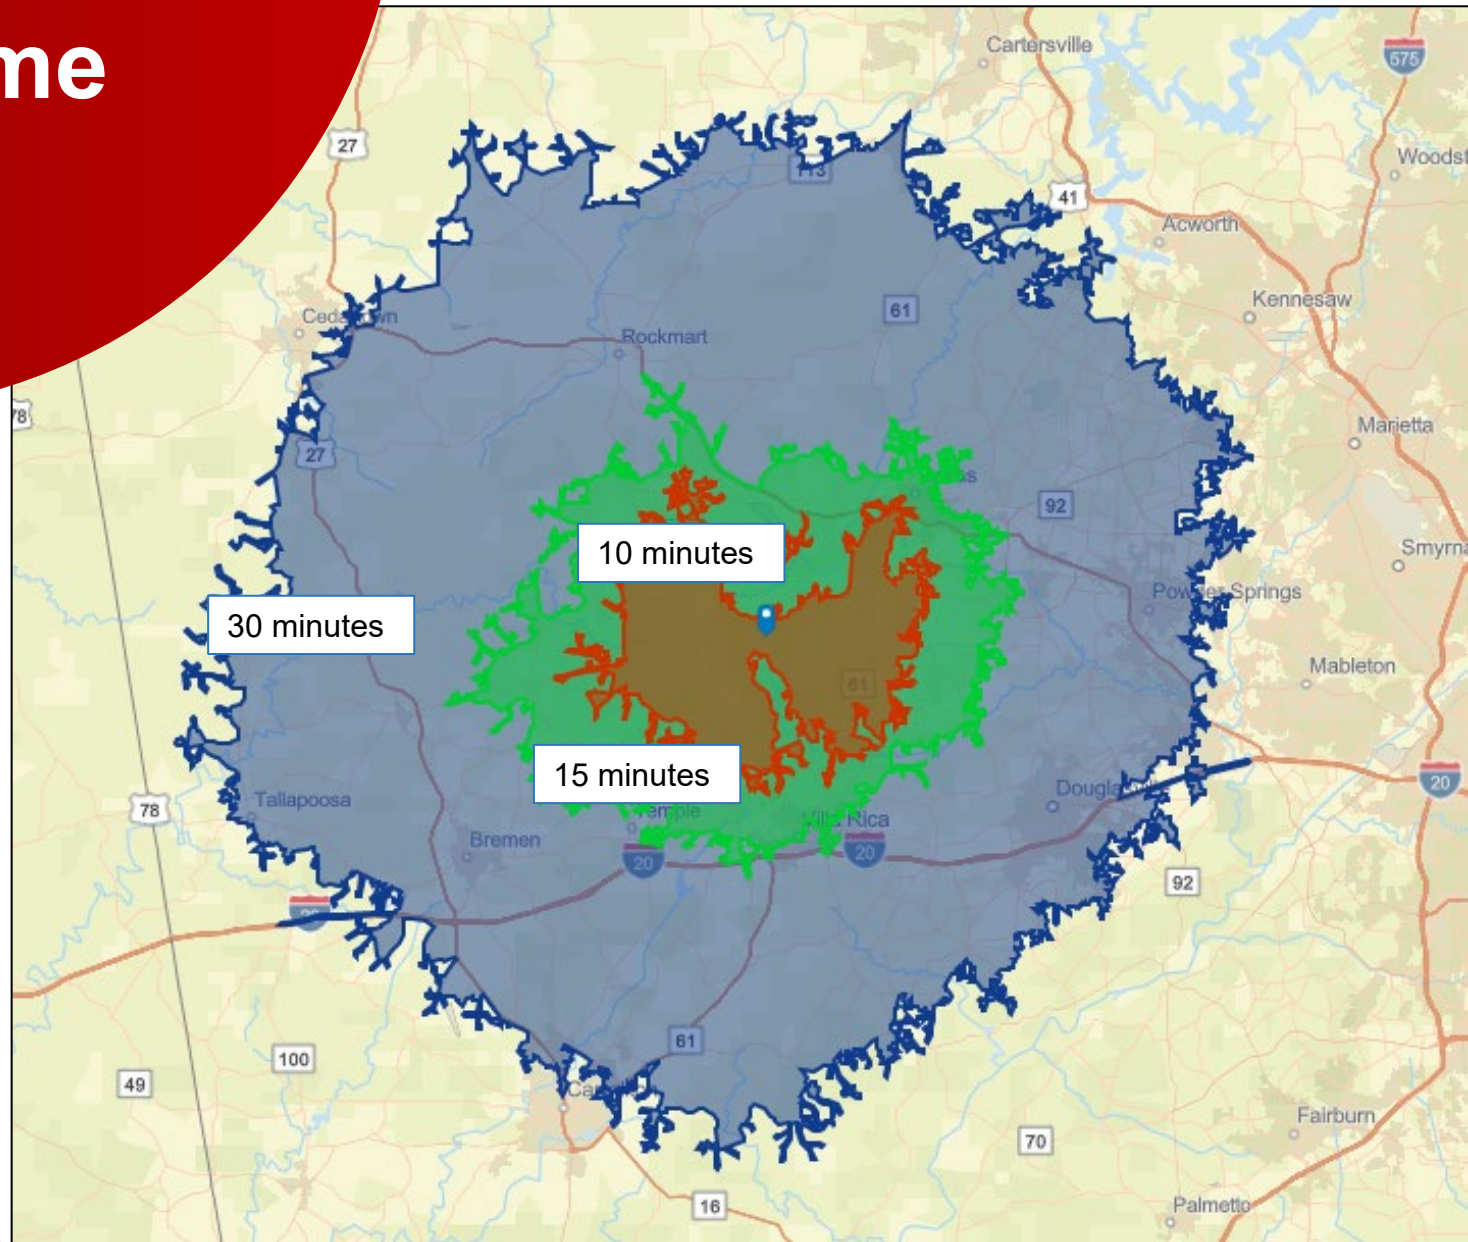

Drive Time Map

Atlanta
Land
Group