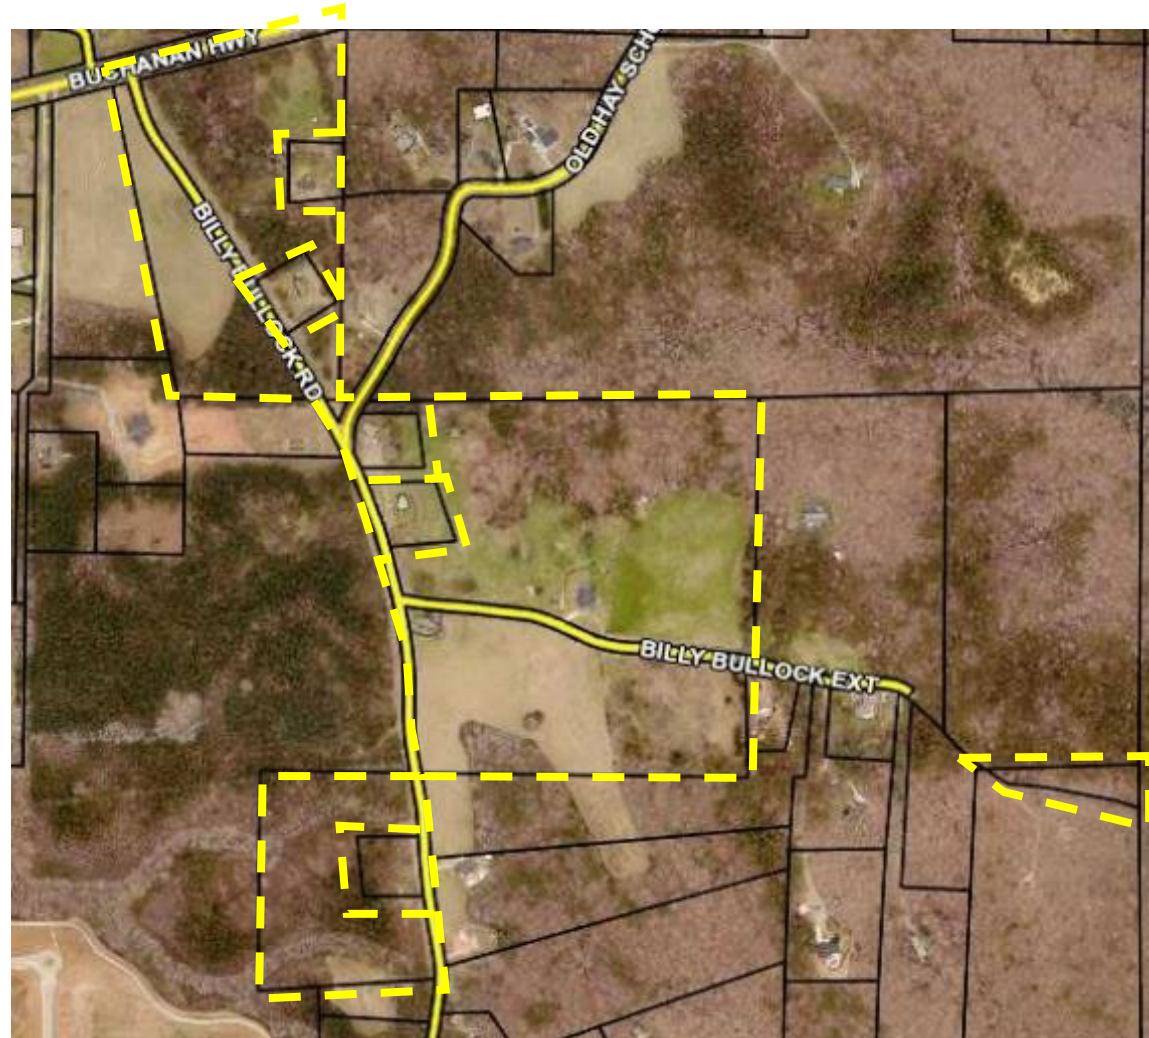

404.277.9191

jleslie@AtlantaLandGroup.com

PROPERTY OVERVIEW

- +/- 63.68 Acres on 8 parcels
- Land and Single-Family Residences:
 - Mini Farm with House and Barn
 - 4 Parcels with Double-Wide Manufactured homes
 - 3 Raw Land Tracts
- Zoned A-1, Agricultural
- Unincorporated Paulding County
- +/- 845 ft. frontage on Buchanan Hwy

Offering Price - \$20,000 Per Acre

Neighborhood Map

Zoning Map

Drive Time Map

Atlanta
Land
Group

John Brantley

678.350.5498

jbrantley@AtlantaLandGroup.com